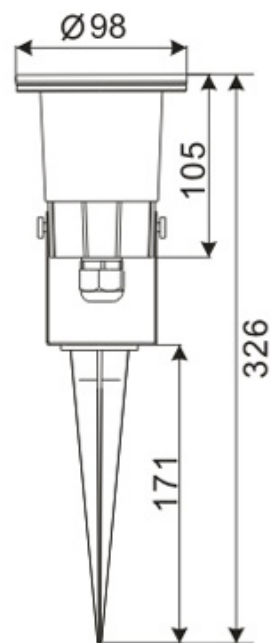

LED Exterior Lighting – LR-E00036

Model No.	LR-E00036
LED Type	CREE XP
LED Q'TY.	3
Beam Angle	50°
Minimum luminous flux(lm)	270
Voltage	120V
LED Watt	3W
Environmental Temperature	- 20~60°C
Environmental Humidity	0%-95%
Safety Class	I
Safety Type	IP67
Material	Aluminium
Driver	Included